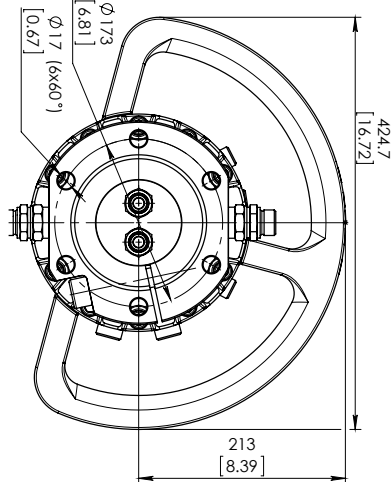

# GRS16S

### Informazioni Tecniche Technical data

Rotation	unlimited
Max axial load static, KN (lbf)	+160 (35976)
	-90 (20236)
Max axial load dynamic, KN (lbf)	+80 (17988)
	-45 (10118)
Torque at 25Mpa (3625psi), Nm (lb ft)	3400 (2500)
Rec oilflow, l/min (US gallon)	40 (10.6)
Weight, kg (lb)	79 (175)

### Massima pressione di lavoro Max working pressure

Rotator ←R→	Max 25 MPa (3625 psi)
Grapple / Tool Open ←G→	Max 20 MPa (2900 psi)
Grapple / Tool Close →G←	Max 30 MPa (4350 psi)
Extra oil function [1] [2]	Max 30 MPa (4350 psi)

### Connessione Connection

Rotator	G 1/2
Grapple / Tool Open	G 1/2
Grapple / Tool Close	G 1/2
Extra oil function	G 3/4