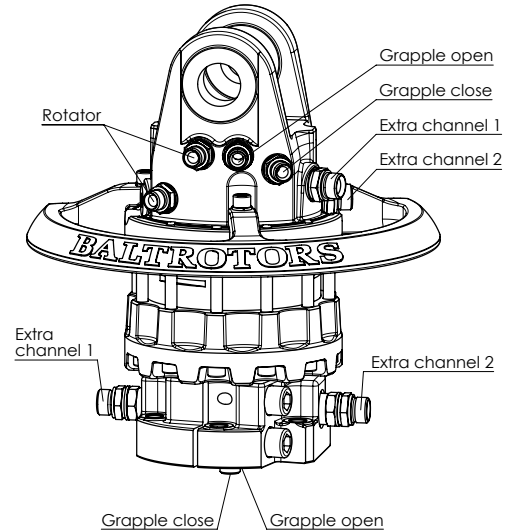

### Informazioni Tecniche Technical data

Rotation	unlimited
Max axial load static, KN (lbf)	+160 (35976)
	-90 (20236)
Max axial load dynamic, KN (lbf)	+80 (17988)
	-45 (10118)
Torque at 25Mpa (3625psi), Nm (lb ft)	3400 (2500)
Rec oilflow, l/min (US gallon)	40 (10.6)
Weight, kg (lb)	79 (175)

### Massima pressione di lavoro Max working pressure

Rotator ←R→	Max 25 MPa (3625 psi)
Grapple / Tool Open ←G→	Max 20 MPa (2900 psi)
Grapple / Tool Close →G←	Max 30 MPa (4350 psi)
Extra oil function [1] [2]	Max 30 MPa (4350 psi)

### Connessione Connection

Rotator	G 1/2
Grapple / Tool Open	G 1/2
Grapple / Tool Close	G 1/2
Extra oil function	G 3/4