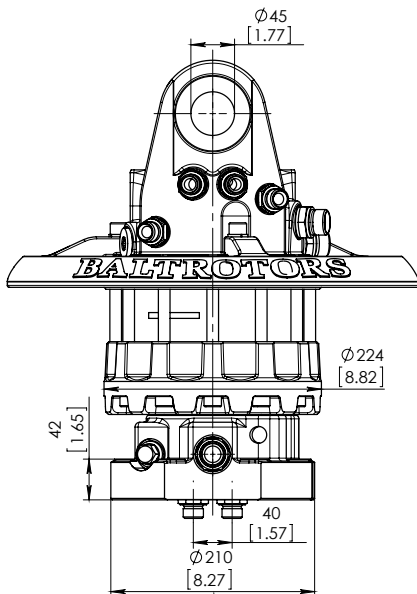

### Informazioni Tecniche Technical data

Rotation	unlimited
Max axial load static, KN (lbf)	+160 (35976)
	-90 (20236)
Max axial load dynamic, KN (lbf)	+80 (17988)
	-45 (10118)
Torque at 25Mpa (3625psi), Nm (lb ft)	3400 (2500)
Rec oilflow, l/min (US gallon)	40 (10.6)
Weight, kg (lb)	79 (175)

### Massima pressione di lavoro Max working pressure

Rotator ←R→	Max 25 MPa (3625 psi)
Grapple / Tool Open ←G→	Max 20 MPa (2900 psi)
Grapple / Tool Close →G←	Max 30 MPa (4350 psi)
Extra oil function [1] [2]	Max 30 MPa (4350 psi)

### Connessione Connection

Rotator	G 1/2
Grapple / Tool Open	G 1/2
Grapple / Tool Close	G 1/2
Extra oil function	G 3/4