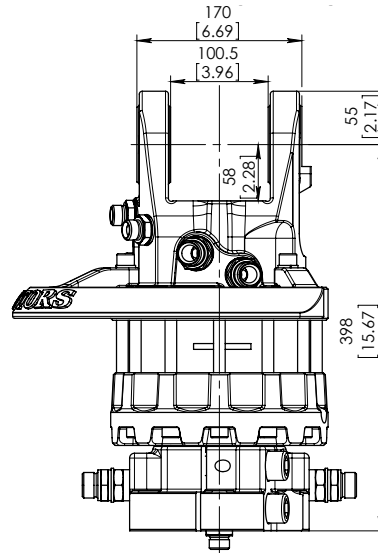

### Informazioni Tecniche Technical data

Rotation	unlimited
Max axial load static, KN (lbf)	+160 (35976)
	-90 (20236)
Max axial load dynamic, KN (lbf)	+80 (17988)
	-45 (10118)
Torque at 25Mpa (3625psi), Nm (lb ft)	3400 (2500)
Rec oilflow, l/min (US gallon)	40 (10.6)
Weight, kg (lb)	79 (175)

### Massima pressione di lavoro Max working pressure

Rotator ←R→	Max 25 MPa (3625 psi)
Grapple / Tool Open ←G→	Max 20 MPa (2900 psi)
Grapple / Tool Close →G←	Max 30 MPa (4350 psi)
Extra oil function [1] [2]	Max 30 MPa (4350 psi)

### Connessione Connection

Rotator	G 1/2
Grapple / Tool Open	G 1/2
Grapple / Tool Close	G 1/2
Extra oil function	G 3/4